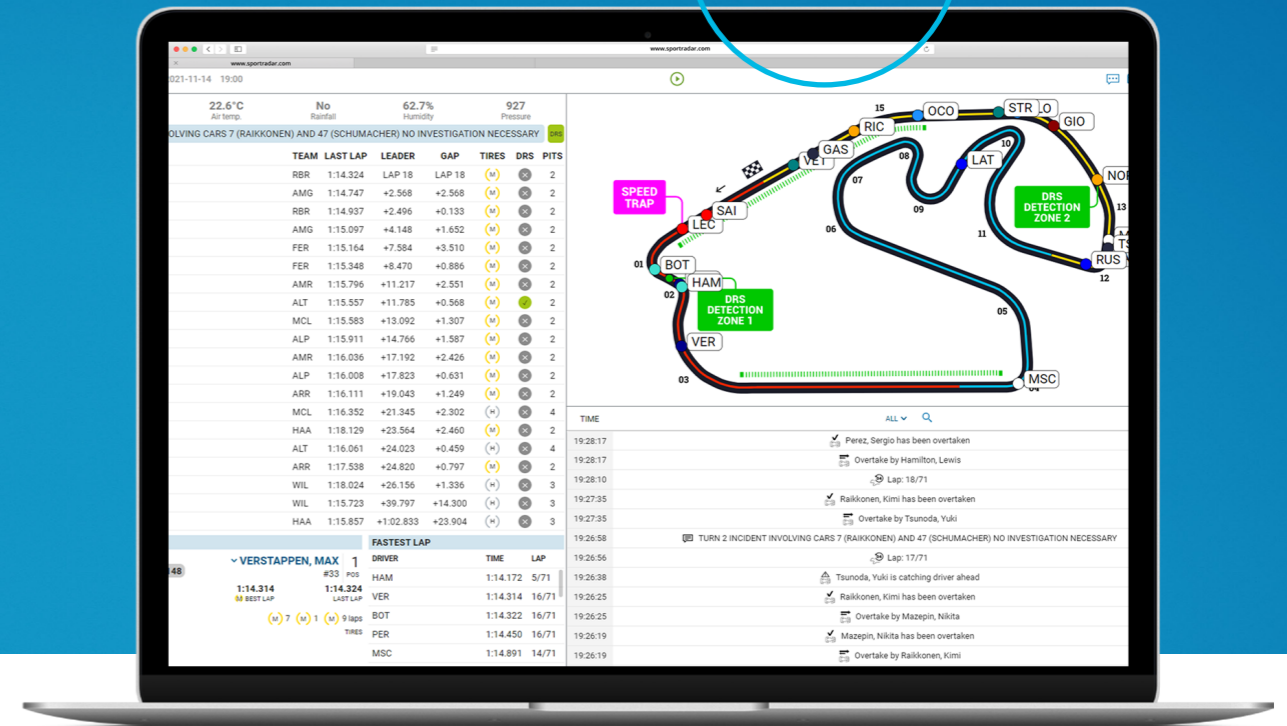

Live Data Client

Boost your in-play trading

Track a wide range of live match data, however and whenever you want. Get all the stats you need, right at your fingertips.

And configure your interface, alerts, sizes and sounds for each sport, or keep it the same across the board.

Widget Features

- Cater for every sport with three default sizes (Micro, Multi and Opti)
- Resize your widgets, then save them to create your own default for each sport
- Get clear game updates like possession, scores and cards
- See details on current Betstatus, plus unusual statuses like Empty Net, Powerplay and Sin Bin clearly defined in the scoreboard
- Switch the data client theme between low contrast (& limited colour change) and high contrast

Lightning fast data transmission with the Live Data XML Feed

Formula 1 Live Data Client

Live Data XML Feed

Integrate a high-speed data feed directly into your back end. So you can update one or more products in real time.