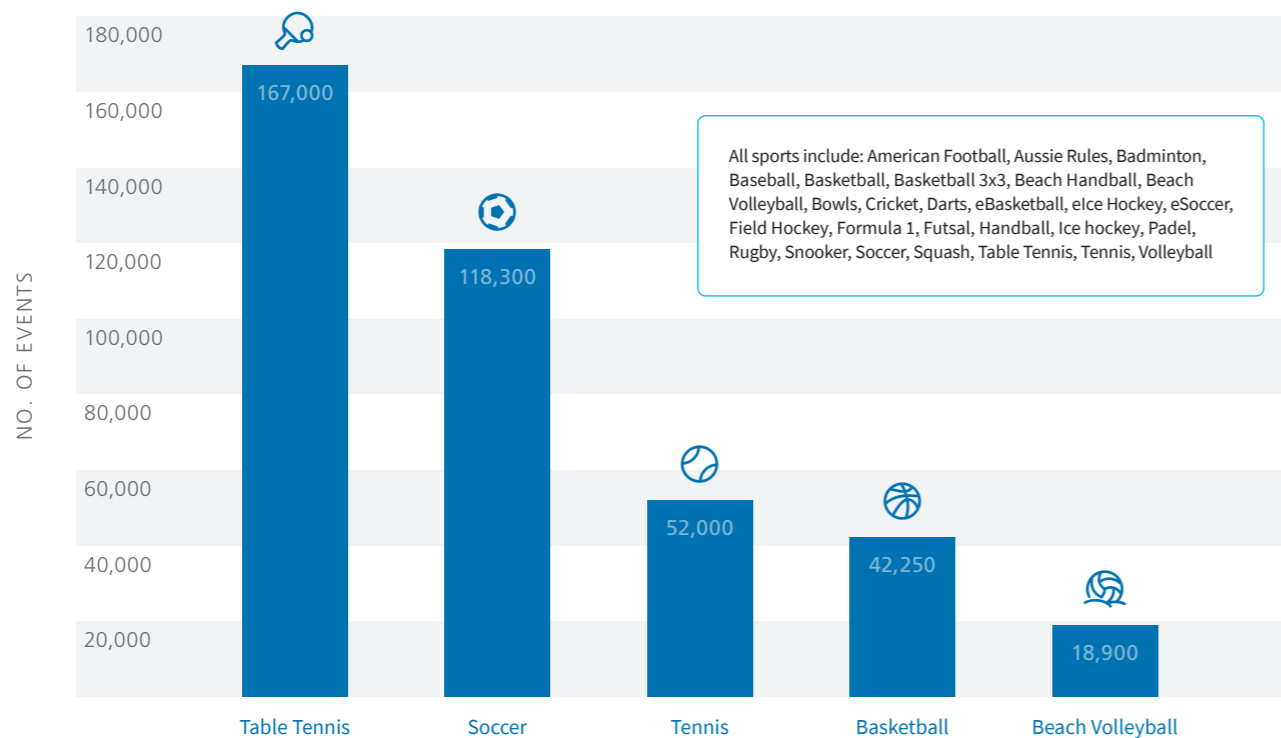

5th Inning - Bottom

LIVE

STRIKE FOUL BALL
92.3mph Four-seam FB

46 Plate Appearances 40

14°C Partly Cloudy

LIVE DATA SERVICE

The building blocks you need for a winning sportsbook

Projected 2022 coverage of table tennis, soccer, tennis, basketball and beach volleyball

Live Data Service

Unrivalled data depth to support more betting markets

A sportsbook lives or dies on data. To cover a multitude of sports and markets, the data you use has to be accurate, rapid, secure and plentiful. That's exactly what you get with us.

For over a decade, our 9,500 data journalists have been collecting more live data than anyone else in the business, across 35 data applications and feeds, covering more than 30 sports.

That all floods into an offering the gaming industry relies on: the Betradar Live Data Service.

Welcome to the beating heart of live sports data.

What to expect

- Up to 780,000 events a year - and rising
- 30+ sports and esports
- Most events covered directly from the venue and delivered within two seconds
- 9,500 local data journalists plus 12,000 umpires and referees, so you can trade practically any major live event in the world
- Data transmitted by our unique in-house apps means you're guaranteed accuracy and security
- Choose from either our Live Data XML feed, tailor-made for your needs, or the Live Data Client, our web-based graphical interface