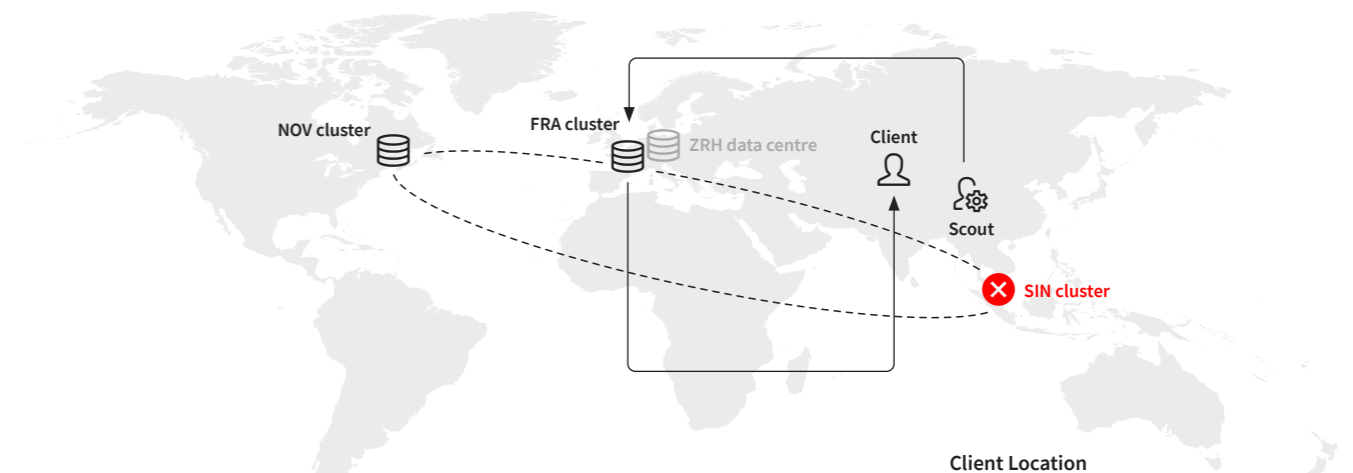

Distributed live data setup

If you're in the US

When a US scout and US client connect to the US data centre (US-based), the speed is 3.85x faster than when connecting to ZRH (previous European setup).

American Scout Location	American Client Location			× faster than ZRH
	NOV (ms)	FRA (ms)	ZRH (ms)	
Oregon	48.61	167.36	187.36	3.85

If you're in Asia

When you connect to our Asian SIN data centre, the speed is nearly 5 times faster than when connected to the previous centre in Europe (ZRH).

Asian Scout Location	Asian Client			× faster than ZRH
	SIN (ms)	FRA (ms)	ZRH (ms)	
Singapore (ms)	32.90	252.35	259.42	7.88
India (ms)	58.25	231.13	300.56	5.16
South Korea (ms)	100.82	305.89	374.57	3.72
Manilla (ms)	126.88	294.88	318.99	2.51
Australia (ms)	71.25	321.17	340.96	4.79
Avg				4.81