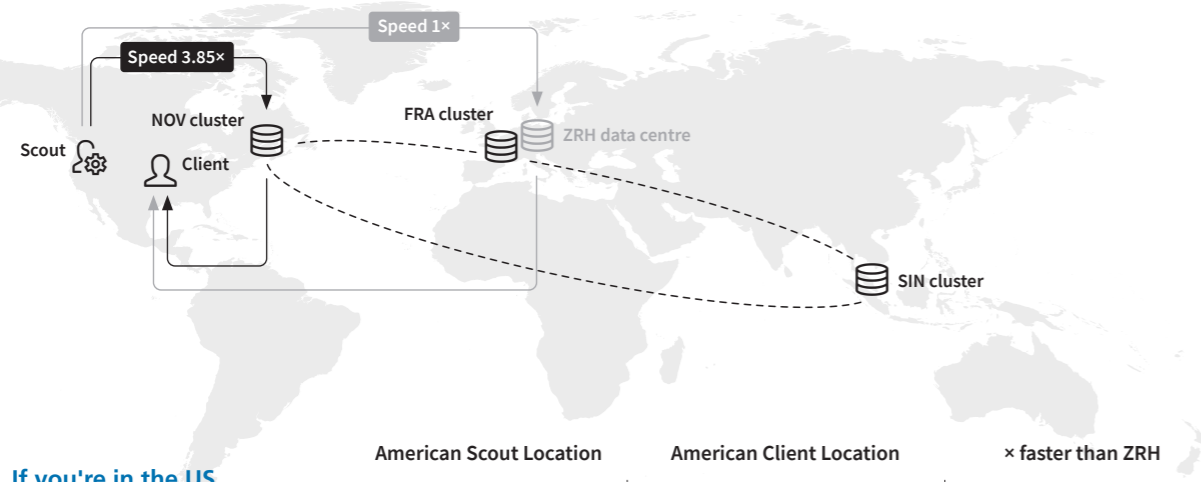

Data Distribution

The sports industry never sleeps. So you need your data any time, any place – without any fumbles.

That's why we offer our Distributed Live Data setup, the complete package of cloud technology. Get ready for instant data. No disruptions. No delays. With three independent computer clusters on separate continents, not even a regional blackout can stop us. Like the perfect pass, our data always get to you, no matter what.

Key features

- Level the playing field – get low latency no matter how far from Europe you are.
- Get local coverage that's 4 to 5 times faster. Close to a data centre? Make that up to 8 times faster.
- Based in Europe? No problem. Our high-speed AWS network means your average latency for US coverage will be under a second.
- That network also means that even when scouts are in a different region to you, your average latency will be under 3 seconds.
- Data losses are a thing of the past. If your local data centre has an outage, we'll just move you to another region – with average latency still under 3 seconds.

Distributed live data setup

If you're in the US

When a US scout and US client connect to the US data centre (US-based), the speed is 3.85x faster than when connecting to ZRH (previous European setup).

American Scout Location	American Client Location			× faster than ZRH
	NOV (ms)	FRA (ms)	ZRH (ms)	
Oregon	48.61	167.36	187.36	3.85