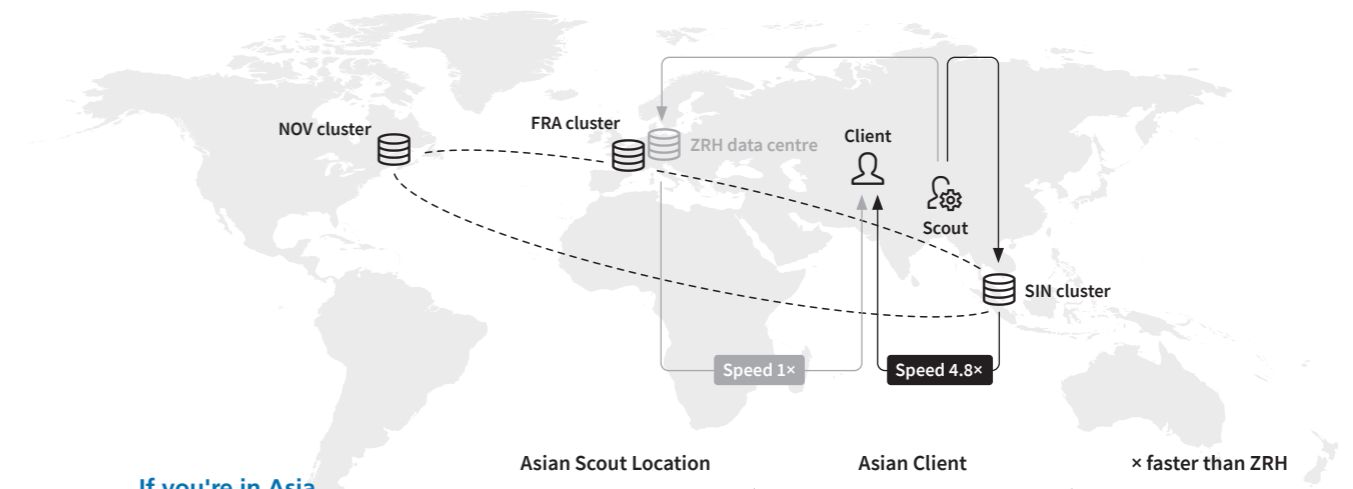

Key features

- Level the playing field – get low latency no matter how far from Europe you are.
- Get local coverage that's 4 to 5 times faster. Close to a data centre? Make that up to 8 times faster.
- Based in Europe? No problem. Our high-speed AWS network means your average latency for US coverage will be under a second.
- That network also means that even when scouts are in a different region to you, your average latency will be under 3 seconds.
- Data losses are a thing of the past. If your local data centre has an outage, we'll just move you to another region – with average latency still under 3 seconds.

Distributed live data setup

If you're in the US

When a US scout and US client connect to the US data centre (US-based), the speed is 3.85x faster than when connecting to ZRH (previous European setup).

American Scout Location	American Client Location			× faster than ZRH
	NOV (ms)	FRA (ms)	ZRH (ms)	
Oregon	48.61	167.36	187.36	3.85