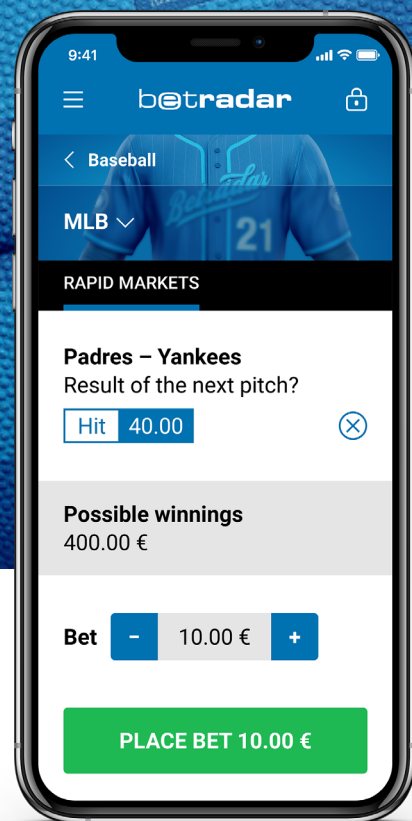

## Faster bet cycles to create more betting opportunities

Betradar's Rapid Markets is the next generation of live betting. Offering markets which we aim to settle in under 5 minutes, the increased number of live opportunities makes betting on matches even more entertaining and generates a much higher turnover.