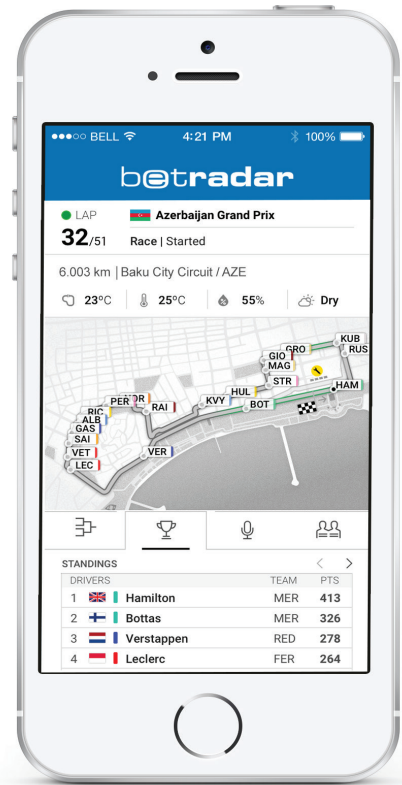

Live visualisation with our Live Match Tracker bringing the race action closer to your punters

**Add
even more
motor-
sport**

Get free Live Odds for Formula E and Moto GP

for the rest of the year. That means Winner and H2H markets for all remaining Formula E races, plus all 21 Moto GP races when the season starts.

Available Live Odds markets

- Winner*
- Head2head*
- Top 3
- Winner of group
- Fastest lap
- 1st to retire
- 1st pit stop
- Grid position range of the winner
- Competitor total overtakings
- Total finishers
- Total overtakings
- Winner (teams)
- Top 3 (teams)
- Head2head (teams)
- 1st to retire (teams)
- 1st pit stop (teams)
- Team total overtakings
- Laps a to b - fastest lap
- Xth lap - total retirements
- Xth lap - fastest lap
- Winning margin

*Also available for F1 practice and qualifying and all Formula E and Moto GP races

Unique live visualisation

F1 Live Match Tracker displays the real-time driver position on track as well as a detailed overview of all important live race events, driver specific information (points, current and fastest lap times, number of pit stops) and head-to-head tracking. Additionally, users are able to see the current standings for both drivers and constructors accompanied by their respective points totals.